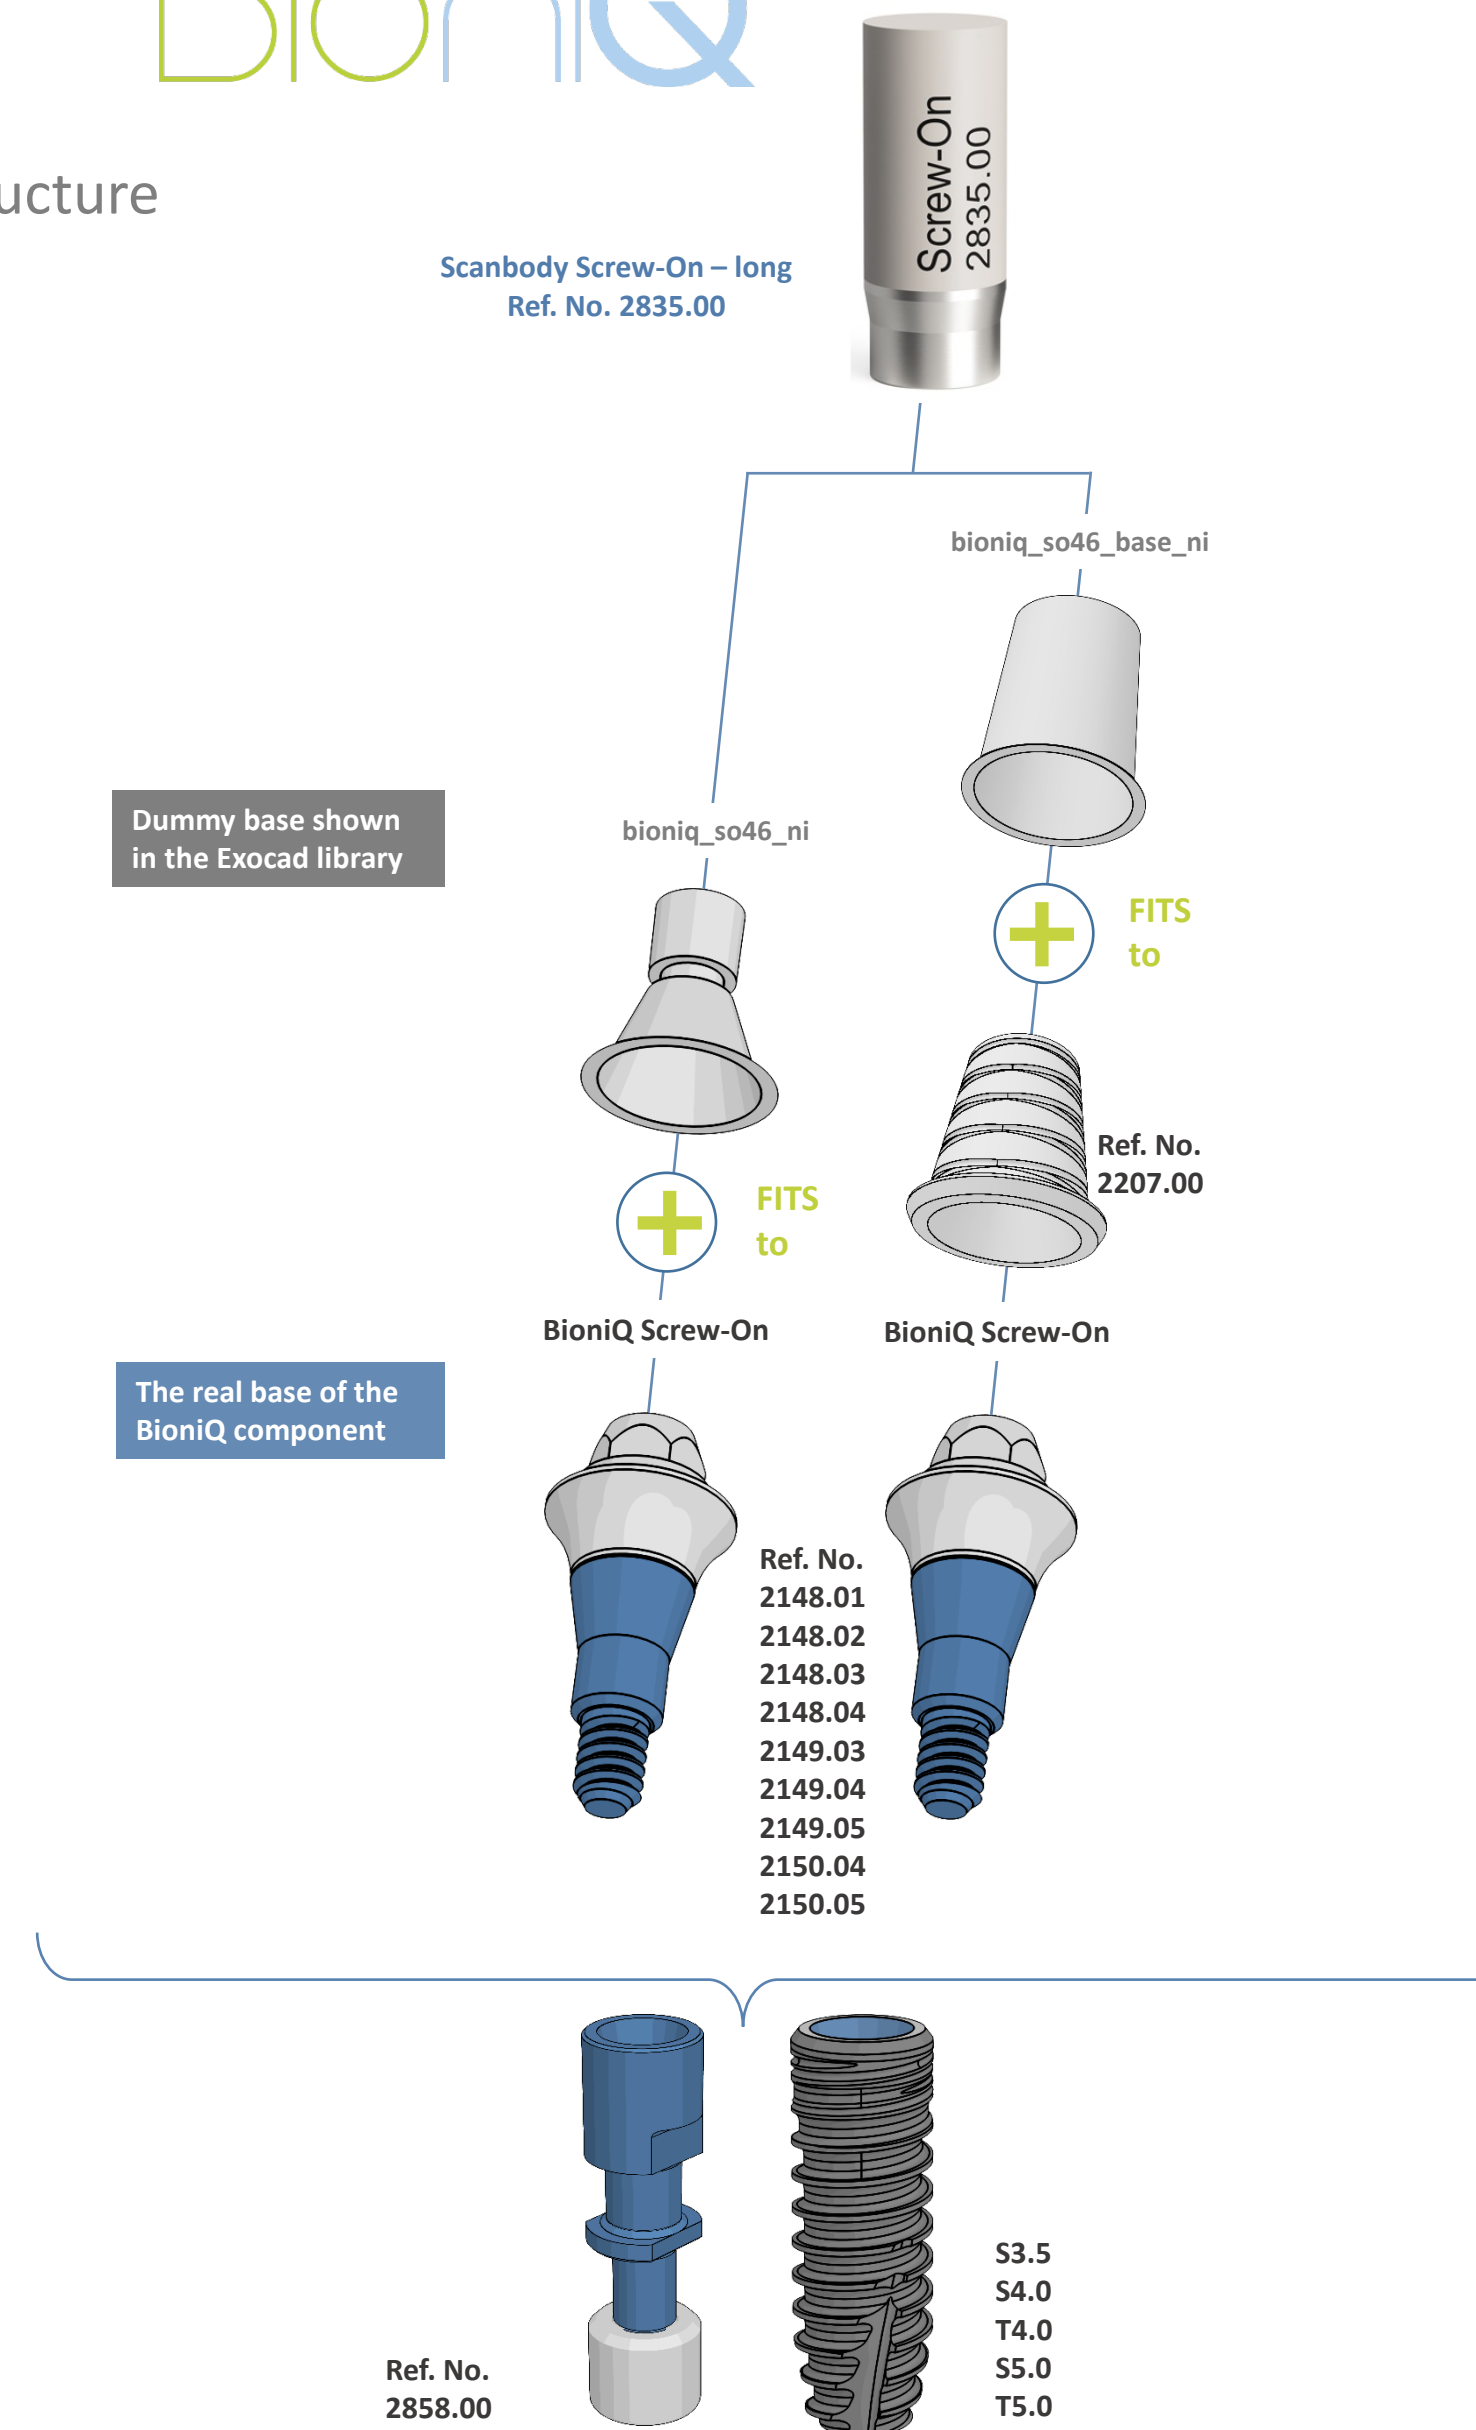

**exocad** LASAK BioniQ QR Exocad library structure

## exocad LASAK BioniQ QN Exocad library structure